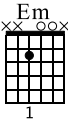

Lick of the week 1-07 Rock

www.learn2rock.de

N. Pitzer

Music by Nico Pitzer

Standard tuning

♩ = 240

S-Gt

The musical notation is for a guitar lick in 4/4 time. The top staff is in treble clef and shows a melodic line starting on the 10th fret, moving up stepwise to the 15th fret, then down to the 12th, 15th, 12th, and 10th frets. The bottom staff shows the fretting hand with fingerings: 10-12-15, 10-12-15-12-10, and 15-12. A dynamic marking of *mf* is present. A chord diagram for Em is shown above the first measure. The piece ends with a double bar line and repeat dots.